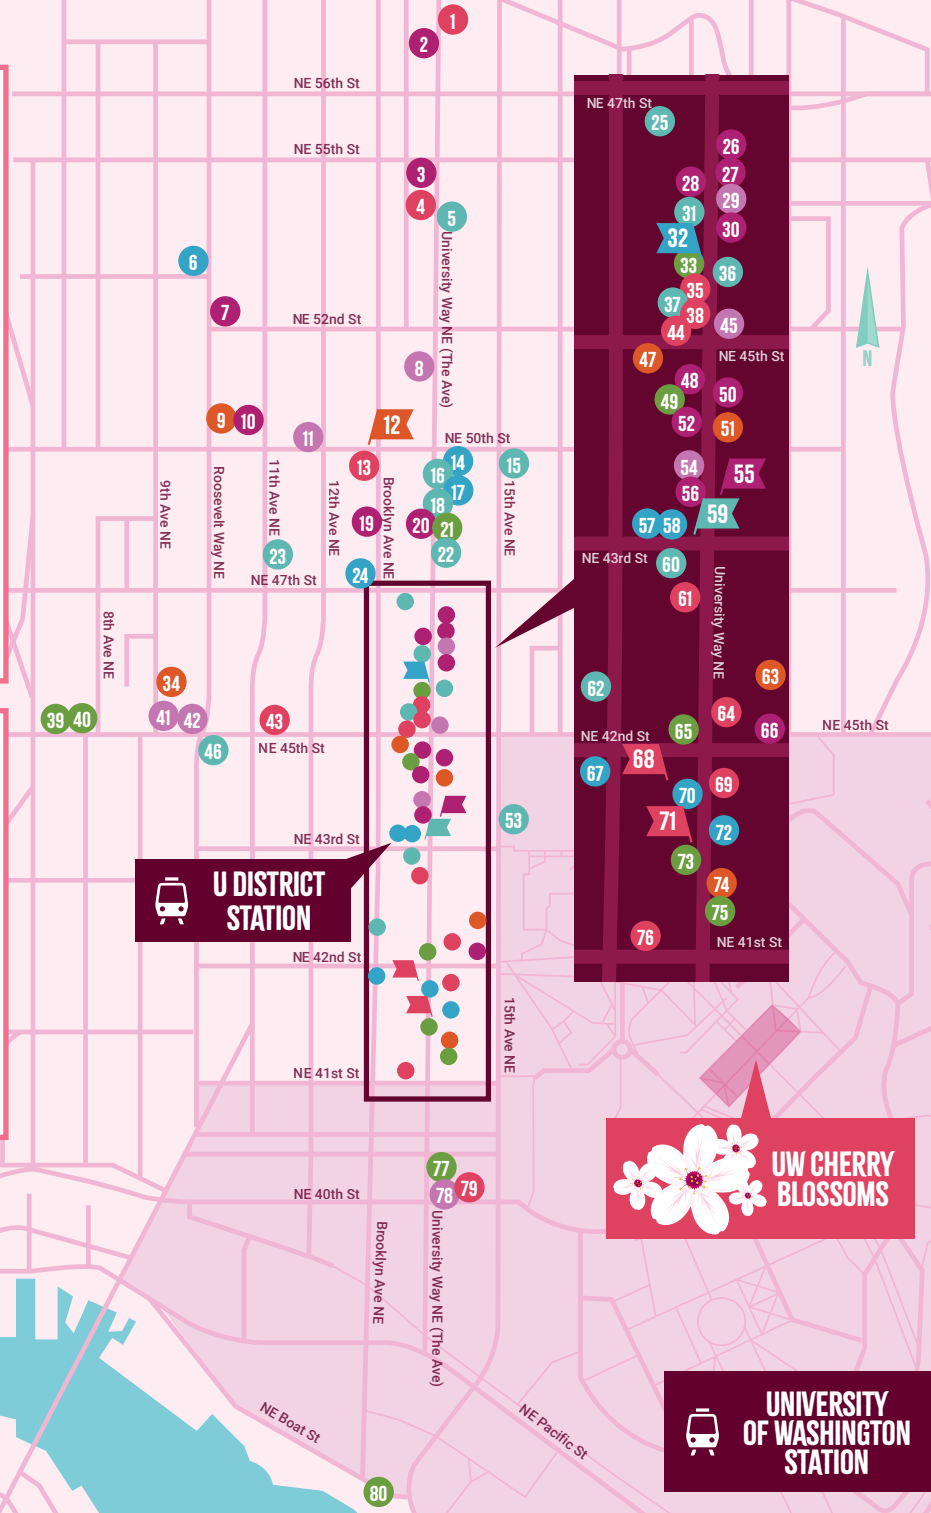

WELCOME TO THE U DISTRICT

FEATURED BLOSSOM BUSINESSES

- **71 BOBA UP**
- **32 MASTER BING**
- **55 SHIGA'S IMPORTS**
- **12 SIP HOUSE**
- **68 SIZZLE & CRUNCH**
- **59 SWEET ALCHEMY**

- COCKTAILS & BREWS
- FESTIVE RETAIL PROMOTIONS
- GREAT EATS & SAVORY SPECIALS
- LATTES, MOCHAS & MORE
- SERVICES & HOSPITALITY
- SPECIALTY DRINKS & SODAS
- SWEET TREATS & DESSERTS